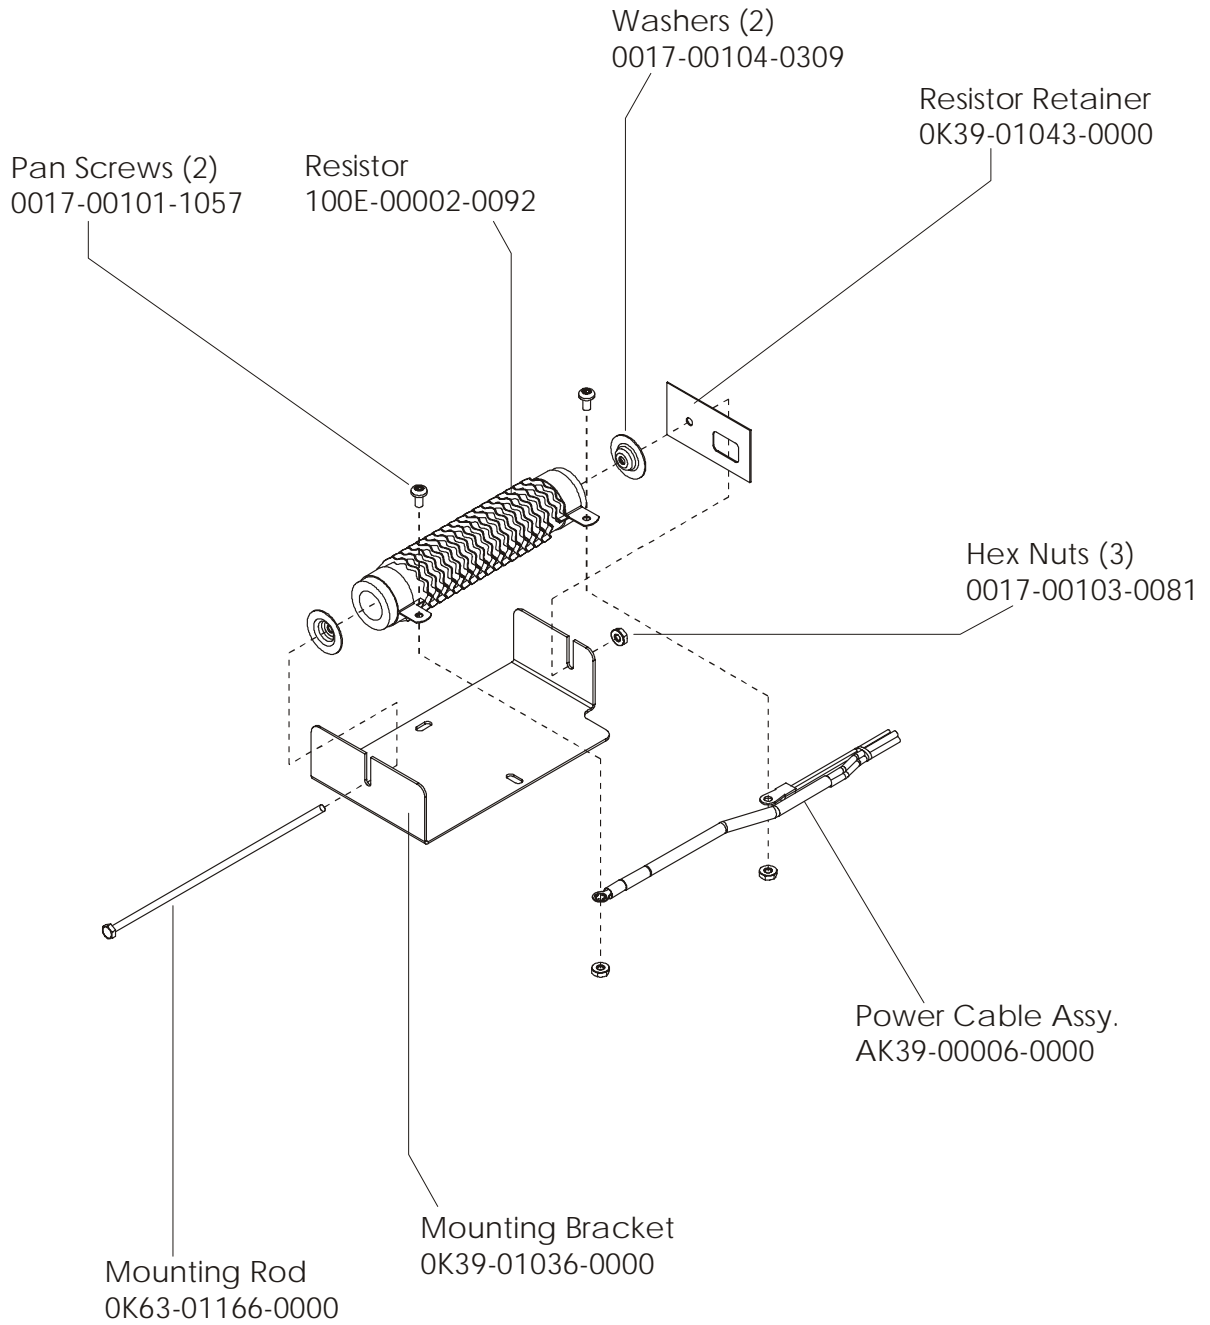

Resistor Assembly
AK39-00020-0001